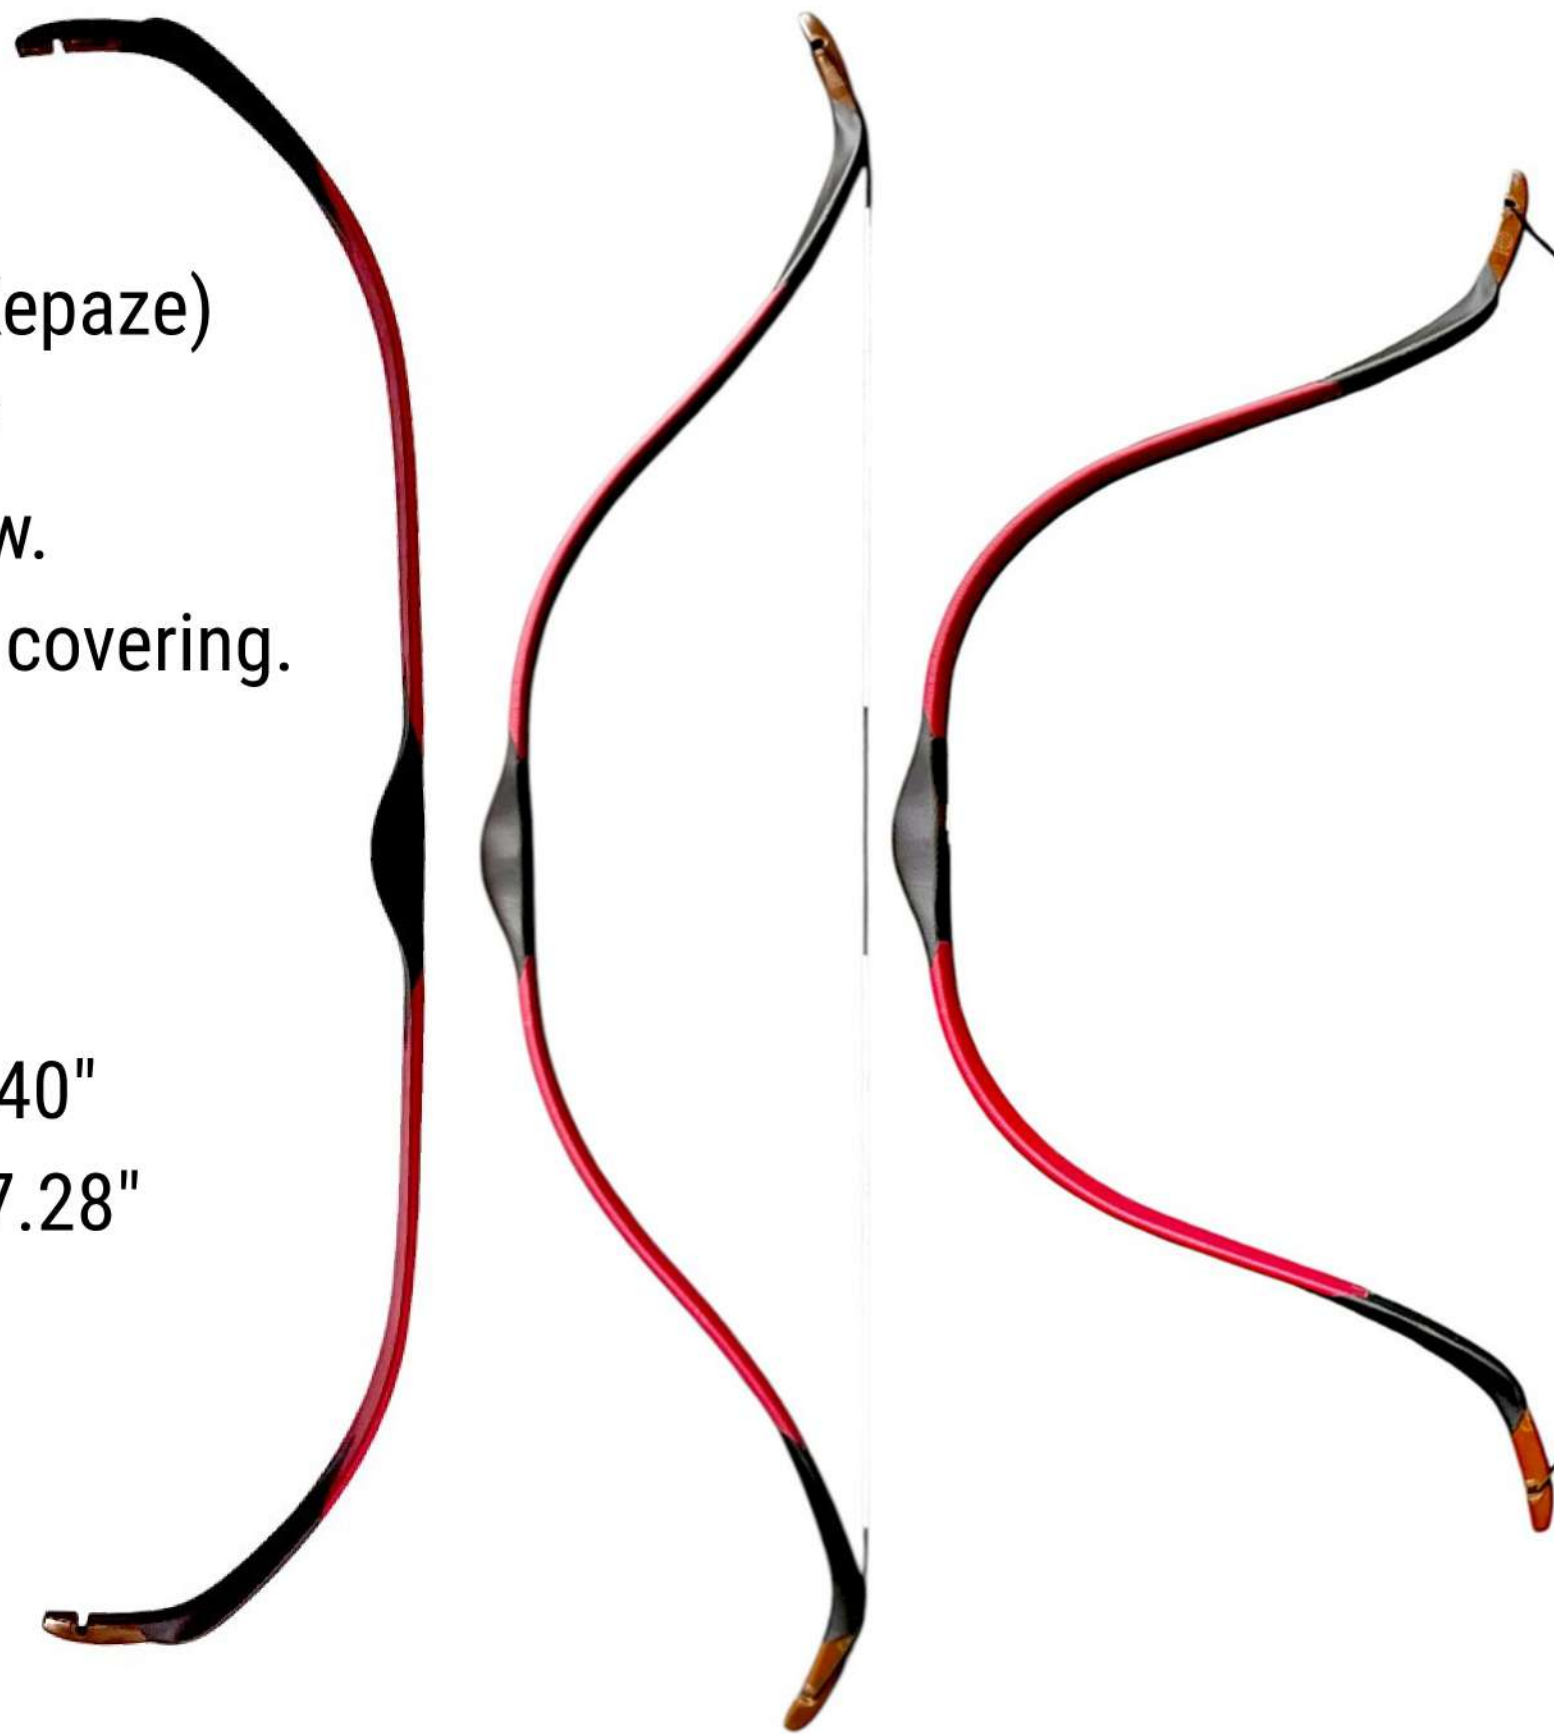

Bows

Elif Bow Training Bow (Kepaze)
Max 24 lbs. High Quality
Polycarbonate Resin Bow.
Multi Color Faux-leather covering.
Beginner & Training.

Height : 116 cm/45"
Nock To Nock : 103 cm/40"
Beam Bridge : 18.5 cm/7.28"
Max Draw : 76 cm/30"
Weight : 270 gr.

OKCUBABA

*Color tones may vary in the image.