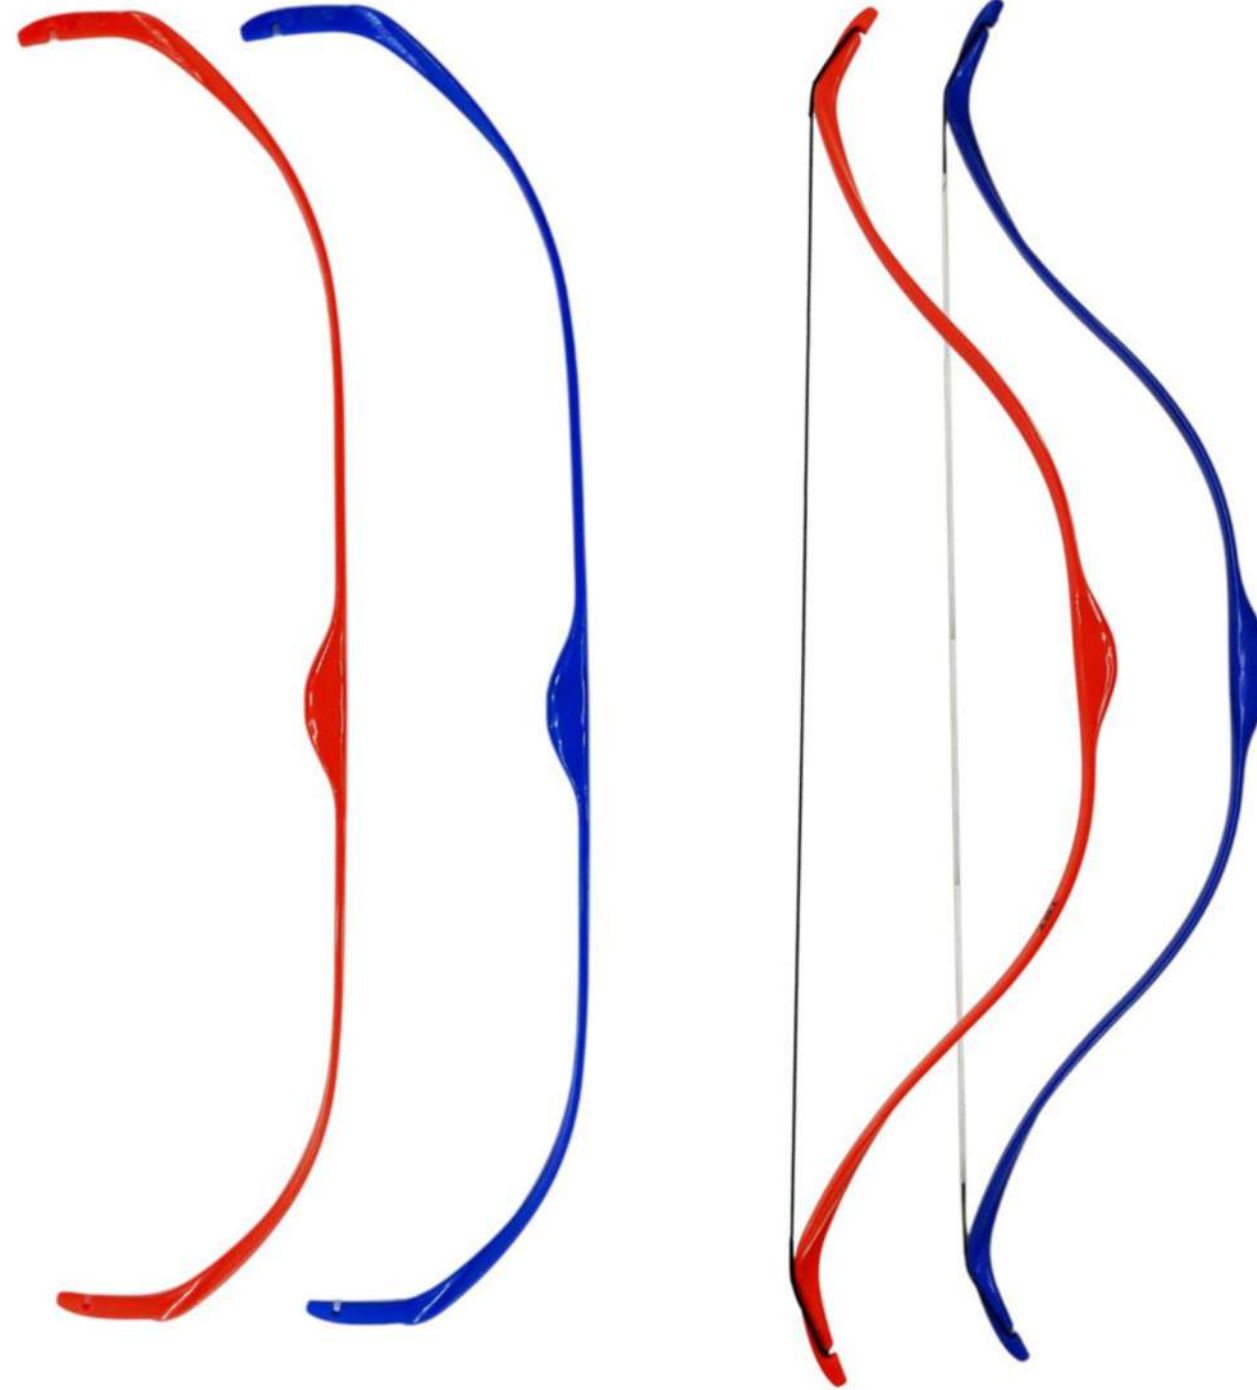

Bows

Tozkoparan Fun & Training Bow
Max 14 lbs. High Quality Colored
Polycarbonate Resin Bow.
Beginner & Training for Kids

Height : 84 cm/33"

Nock To Nock : 81 cm/32"

Beam Bridge : 15 cm/5.9"

Max Draw : 55 cm/22"

Weight : 180 gr.

OKCUBABA