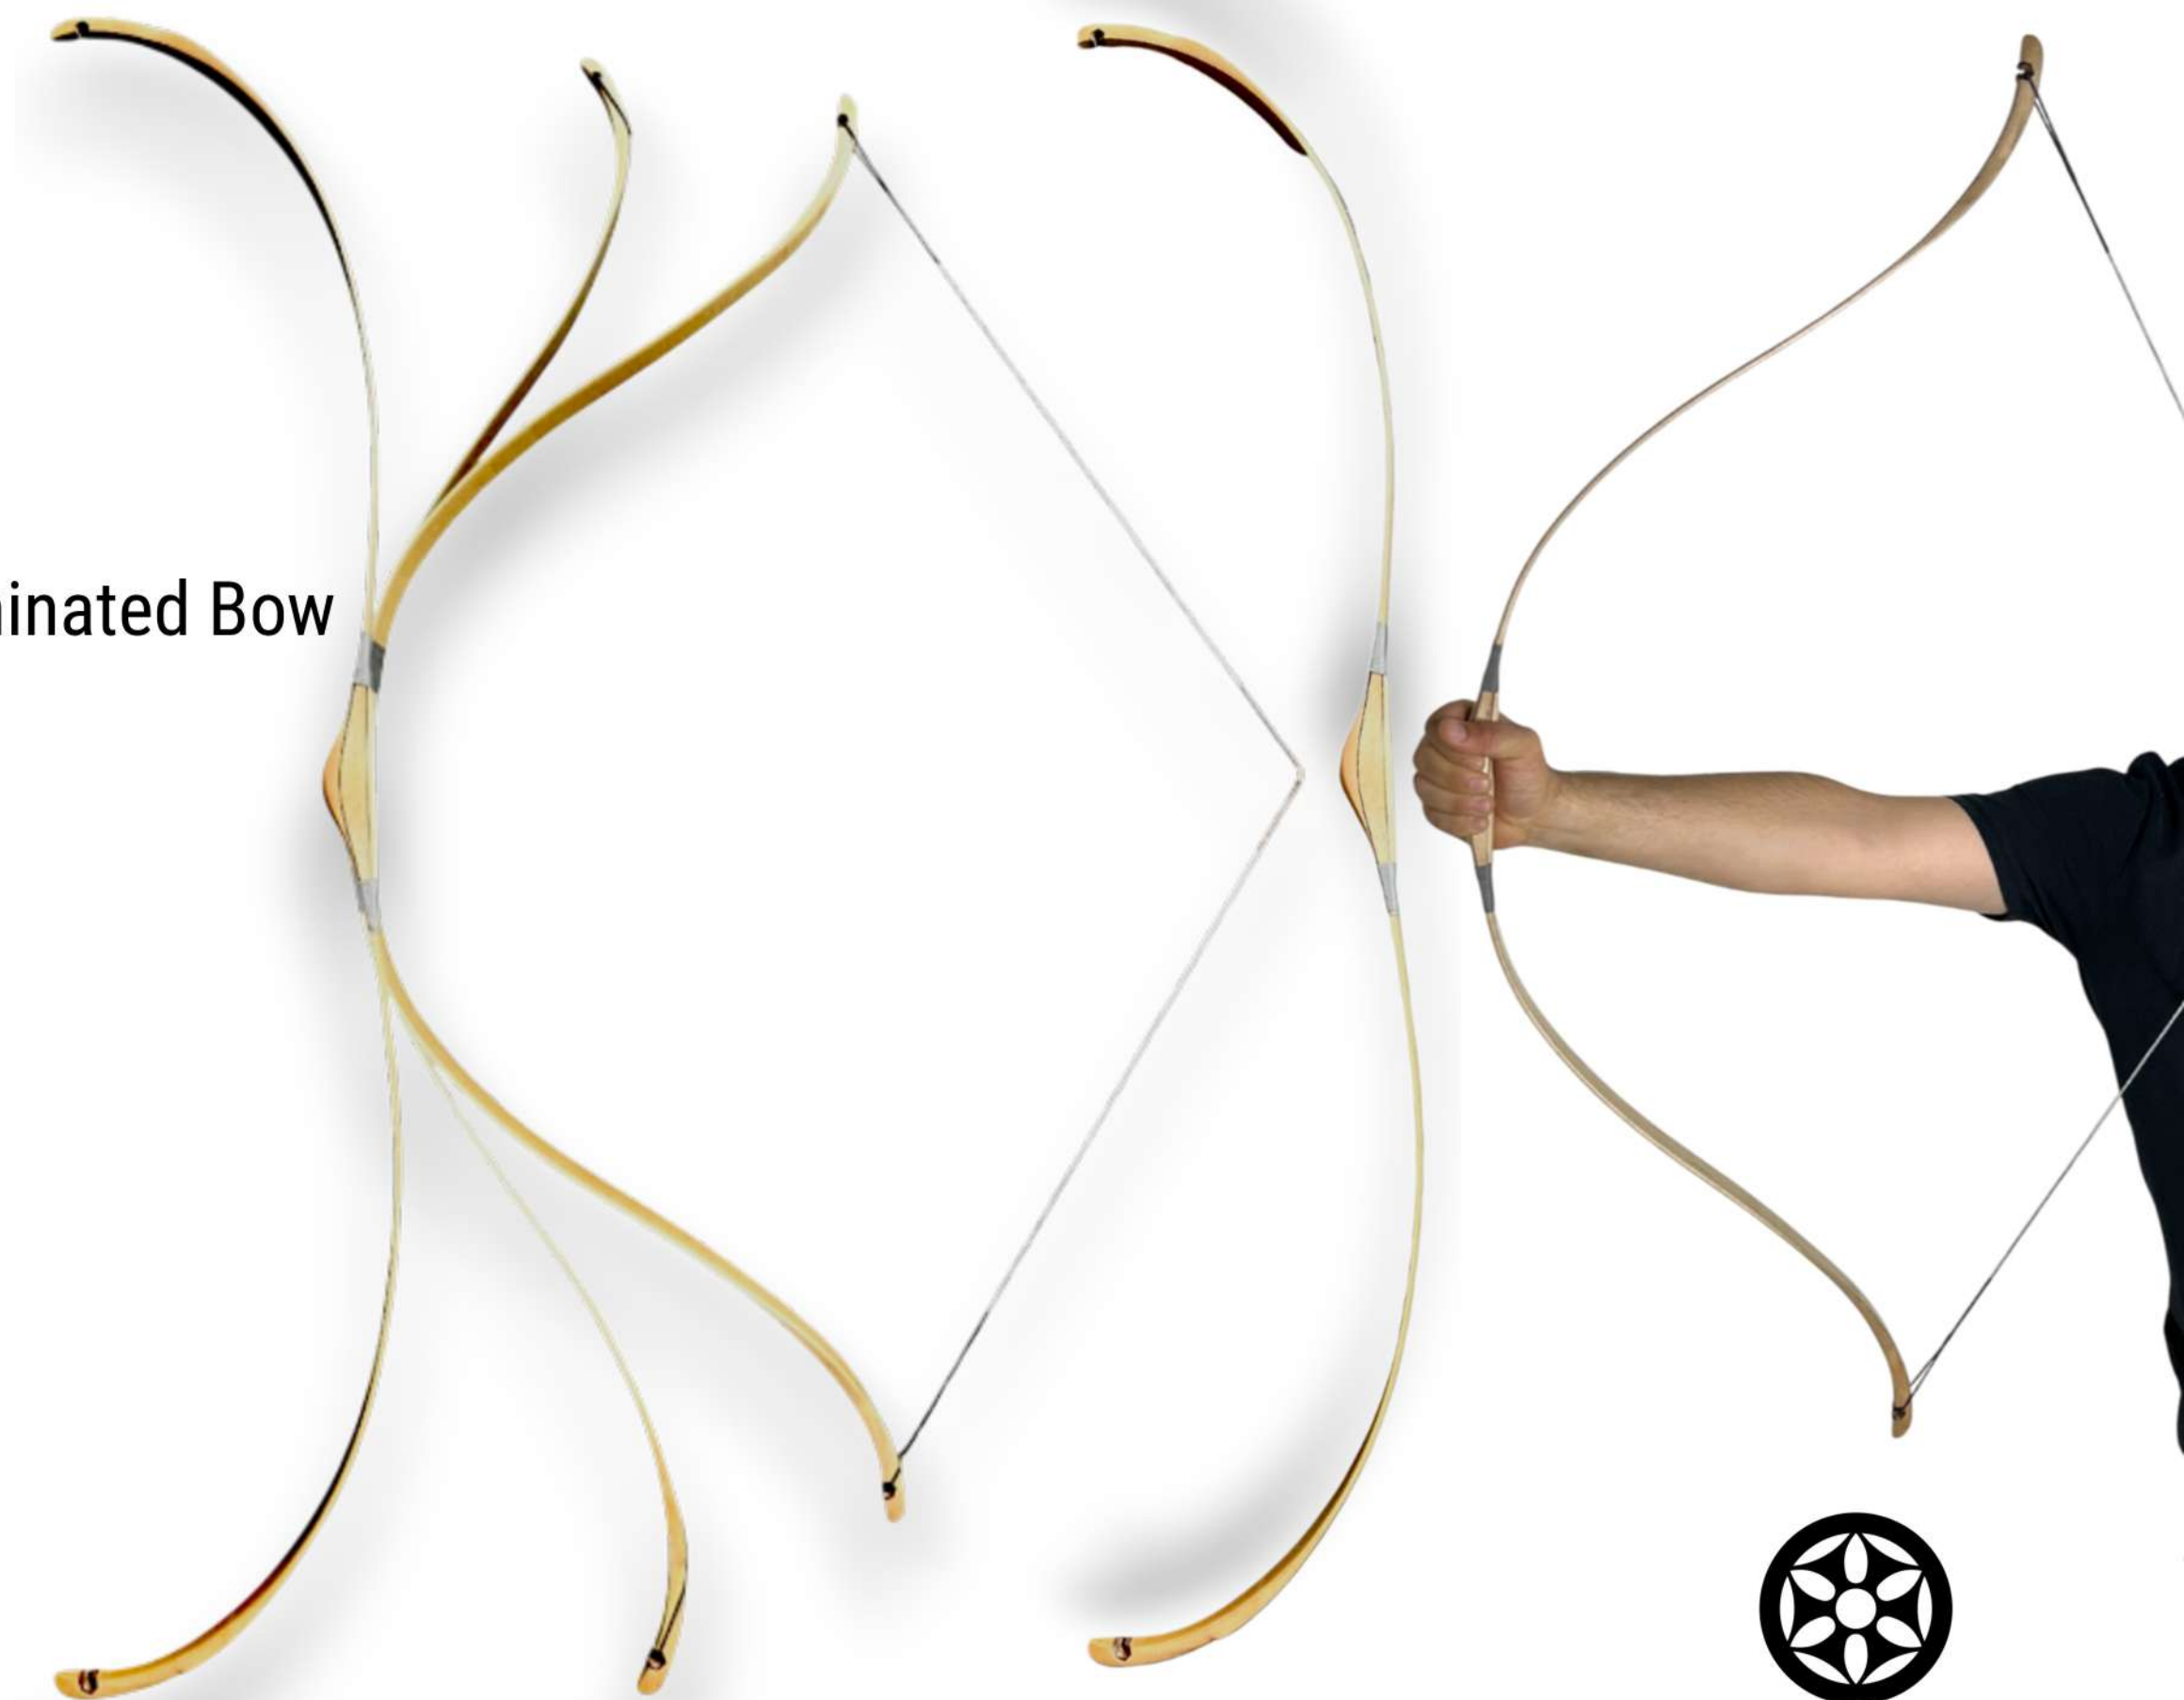

## ULU BOW

Target (Putu)

30~60 lbs. High Quality Maple Wood Laminated Bow

Height : 141 cm/55,5"

Nock To Nock : 134 cm/52.7"

Beam Bridge : 20 cm  $\pm$ 2 cm/7.87"  $\pm$ 0,78"

Max Draw : 76 cm/30"

Weight : 380 gr.