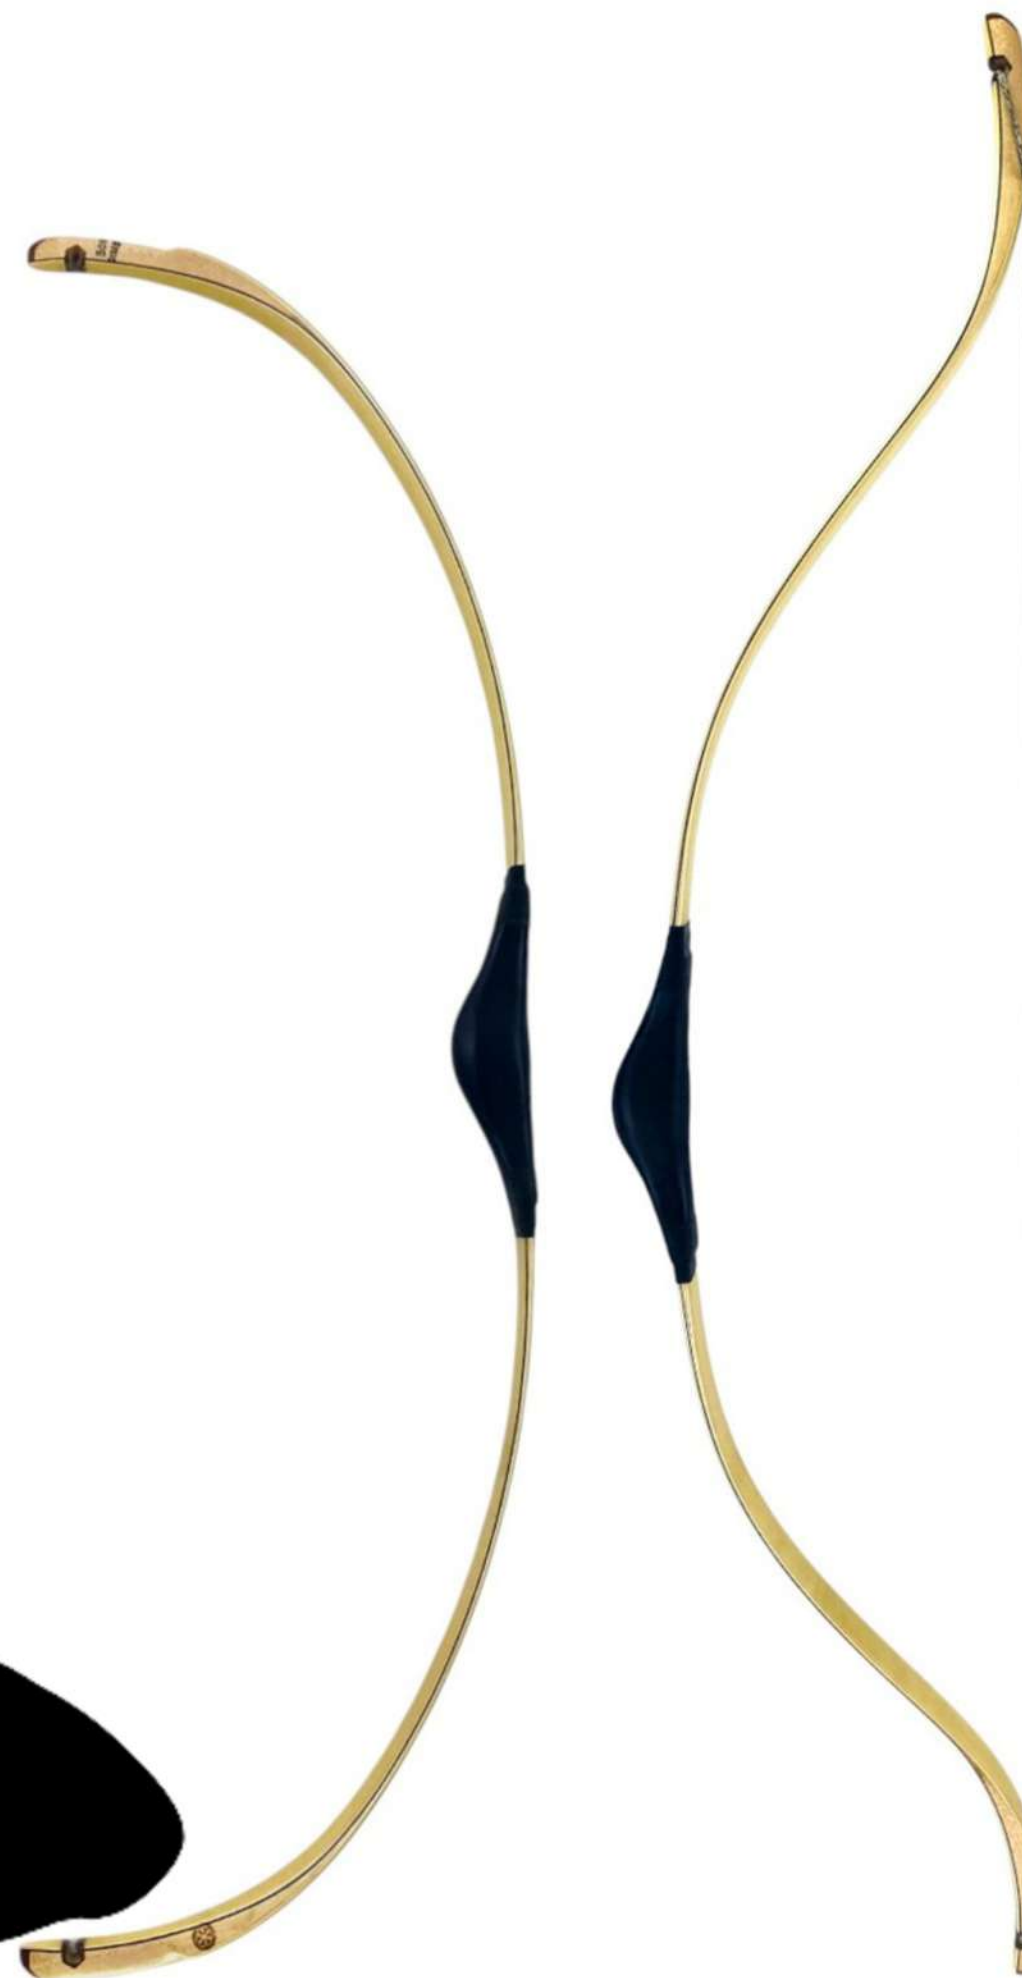

## PALA BOW

Range (Menzil)

50~110<sup>^</sup> lbs. High Quality Maple  
Wood Laminated Bow.

Height : 110 cm/43"

Nock To Nock : 117 cm/46"

Beam Bridge : 19.5 cm/8"

Max Draw : 76 cm/30"

Weight : 300 gr.

\*Our Range Bow broke the  
record by shooting an arrow  
571.84 meters.

OKCUBABA

# Bows

HAS BOW

Target (Putra) HorseBow

25~50 lbs. High Quality Polyvynile Resin & FiberGlass Composit Bow.

Genuine leather covering.

The choice of Professionals and Semi-Professionals.

Comfortable shooting with its thin grip design.